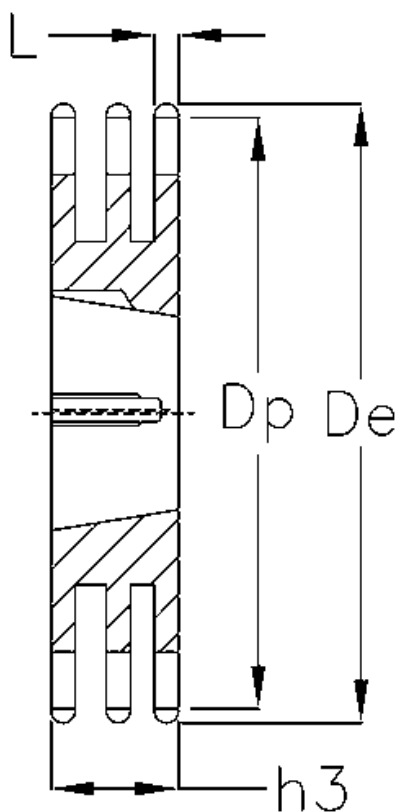

Article number: 616033008025

Description: Taperbored sprocket 16 B-3 Z=25 triplex  
for bushing 3525

## Measures

Bush = 3525  
C = 2.5  
Chain = -  
Chain size = 1" x 17,02 mm  
De = 213.5  
Dp = 202.66  
H = 79.6  
h3 = 79.6

Material = Stål  
Number of teeth = 25